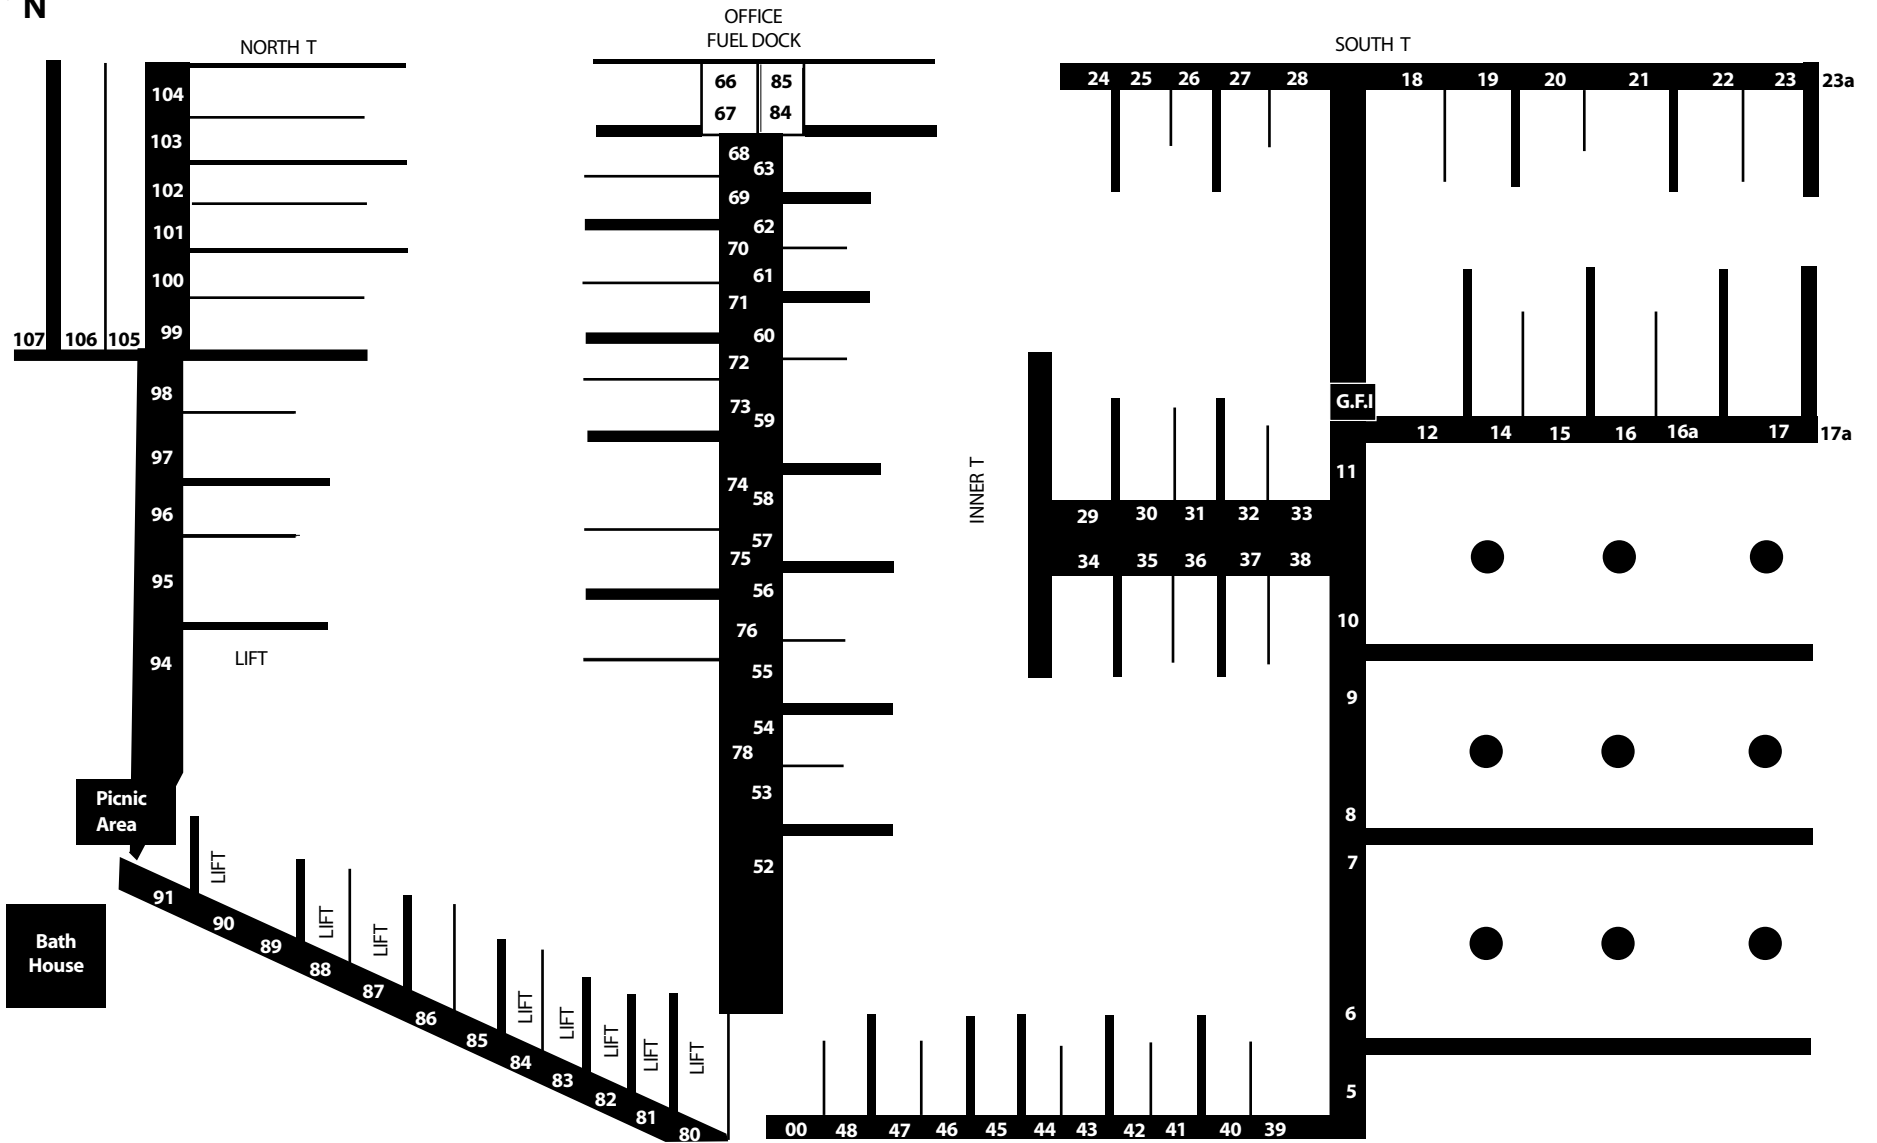

SPA CREEK

ANNAPOLIS YACHT BASIN

2 COMPROMISE STREET
 ANNAPOLIS, MD 21401
 410-263-3544
 FAX 410-269-1319
 info@yachtbasin.com